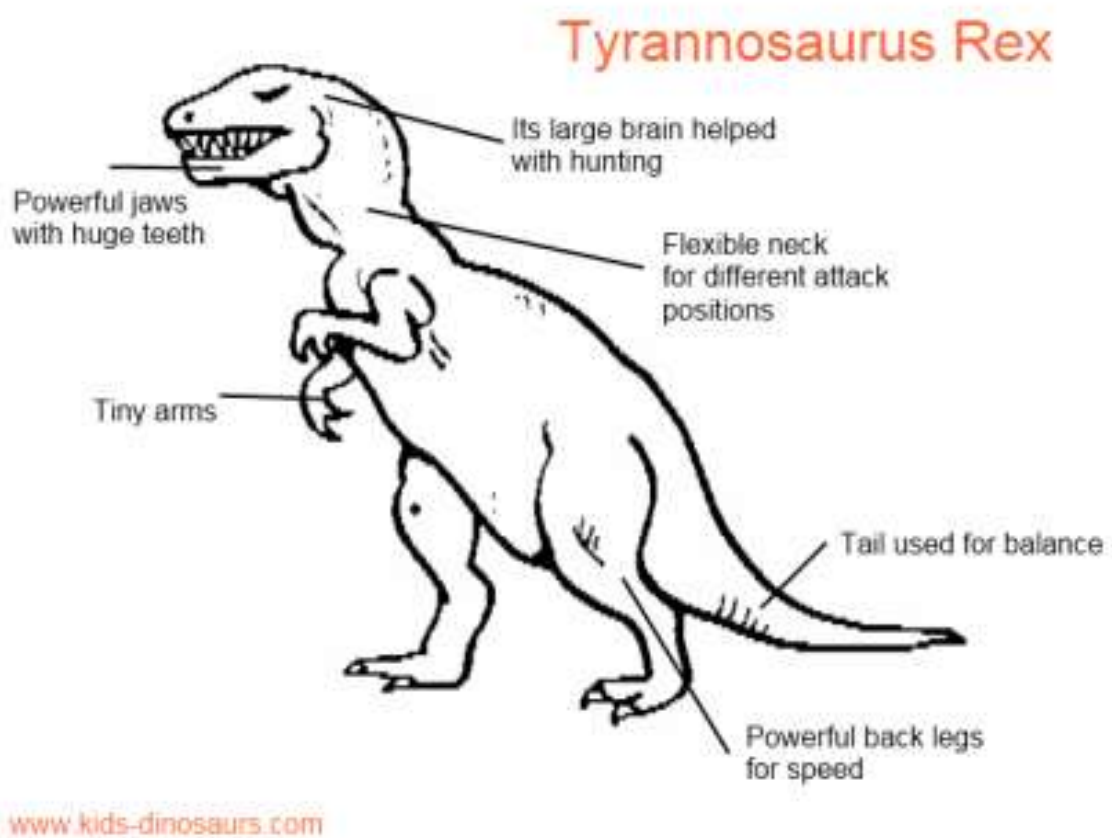

The T. Rex had quite a large brain for a dinosaur. This would have helped it hunt better! Large parts of its brain helped its vision and smell - it may have even had telescopic vision.

Even more terrifying was its mouth full of 8 inch (20cm) teeth - long and sharp, like knives.

Its dinosaur classification is Saurischia.

What did T Rex eat?

Tyrannosaurus Rex were meat eaters. They probably hunted Hadrosaurs and Triceratops. They would have also scavenged - stealing meals from smaller predators.