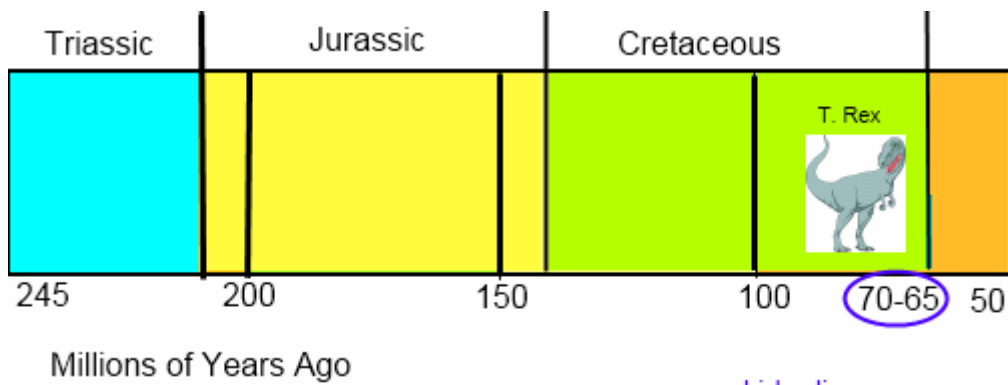

Tyrannosaurus

The Dinosaur T. Rex was one of the greatest predators that ever lived.

Tyrannosaurus Rex had powerful back legs that let it hunt prey over short distances at up to 20mph (32 kph). They would have charged out of the undergrowth to surprise their prey - and their flexible neck helped them adjust the angle of attack.

T. Rex were one of the biggest carnivores (meat eating dinosaurs), but not the biggest! Giganotosaurus, Spinosaurus and Carcharodontosaurus were bigger.

They lived about 65 to 70 million years ago - in the late cretaceous period.

- Tyrannosaurus Rex means 'Tyrant Lizard'.
- T. Rex was one of the biggest meat eaters.
- The largest T. Rex tooth found is 12 inches (30 cm) long.
- They could sprint up to 20 mph (32 kph).
- Their length was up to 12 metres (40 feet).

How big was Tyrannosaurus Rex?

Tyrannosaurus Rex were 12 metres (40 feet) in length and weighed 5 tons. Their heads were over 4 feet (1.25 metres), with very powerful jaws.

Learn to Draw a Tyrannosaurus Rex