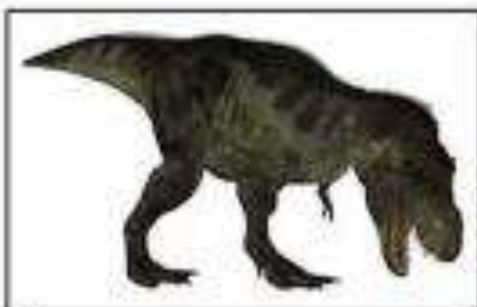

Tyrannosaurus

The Dinosaur T. Rex was one of the greatest predators that ever lived.

Tyrannosaurus Rex had powerful back legs that let it hunt prey over short distances at up to 20mph (32 kph). They would have charged out of the undergrowth to surprise their prey - and their flexible neck helped them adjust the angle of attack.

How big was Tyrannosaurus Rex?

Tyrannosaurus Rex were 12 metres (40 feet) in length and weighed 5 tons. Their heads were over 4 feet (1.25 metres), with very powerful jaws.

Learn to Draw a Tyrannosaurus Rex

1

2

3

4

5

6

tyrannosaurus

Copy a picture using the squares of a grid, and it takes concentration and practice, and sometimes counting, too.

tyrannosaurus

tyrannosaurus

tyrannosaurus

tyrannosaurus

Tyrannosaurus Rex

A large, empty rectangular box with a black border, intended for drawing or additional notes.

Tyrannosaurus Rex

Tyrannosaurus Rex